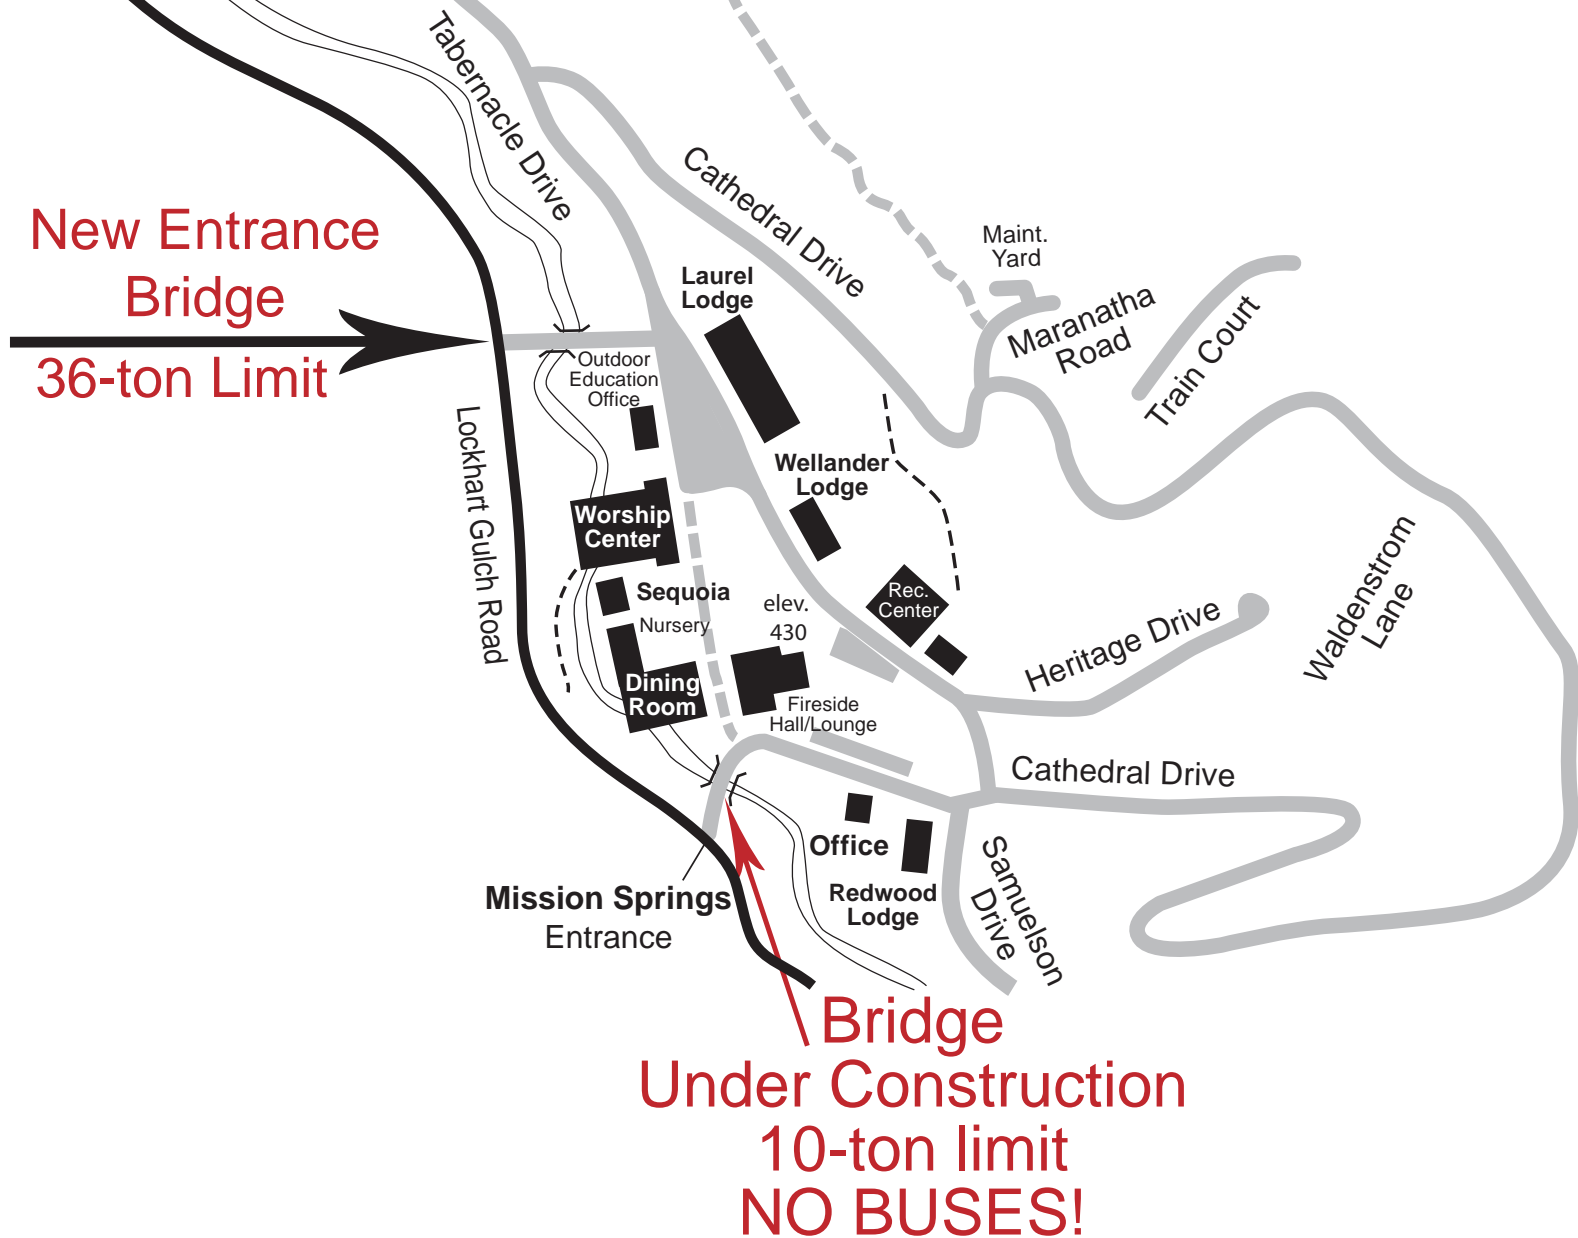

Mission Springs

Outdoor Education Bus & Car Drivers

Please use NEW bridge
to enter Mission Springs

(270 yds. past first bridge)

Mission Springs Camps & Conference Center
1050 Lockhart Gulch Road
Scotts Valley, CA 95066
(800) 683-9133